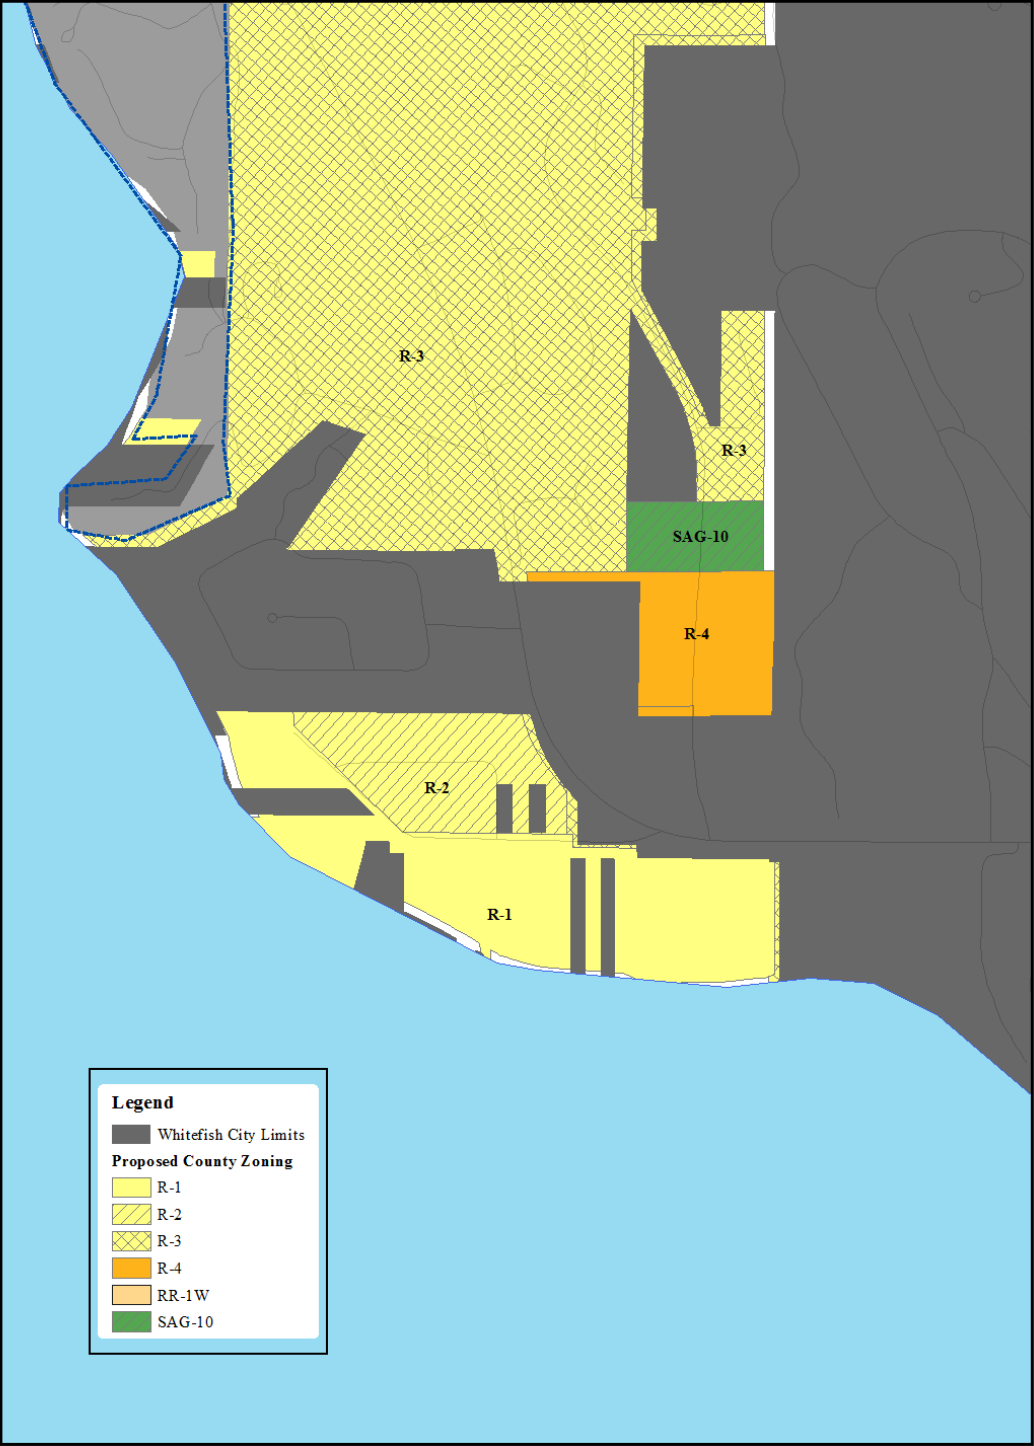

DRAFT RURAL WHITEFISH ZONING DISTRICT (RWZD) HOUSTON TRACTS OPTION NO. 1

Legend

- Whitefish City Limits
- Proposed County Zoning**
- R-1
- R-2
- R-3
- R-4
- RR-1W
- SAG-10