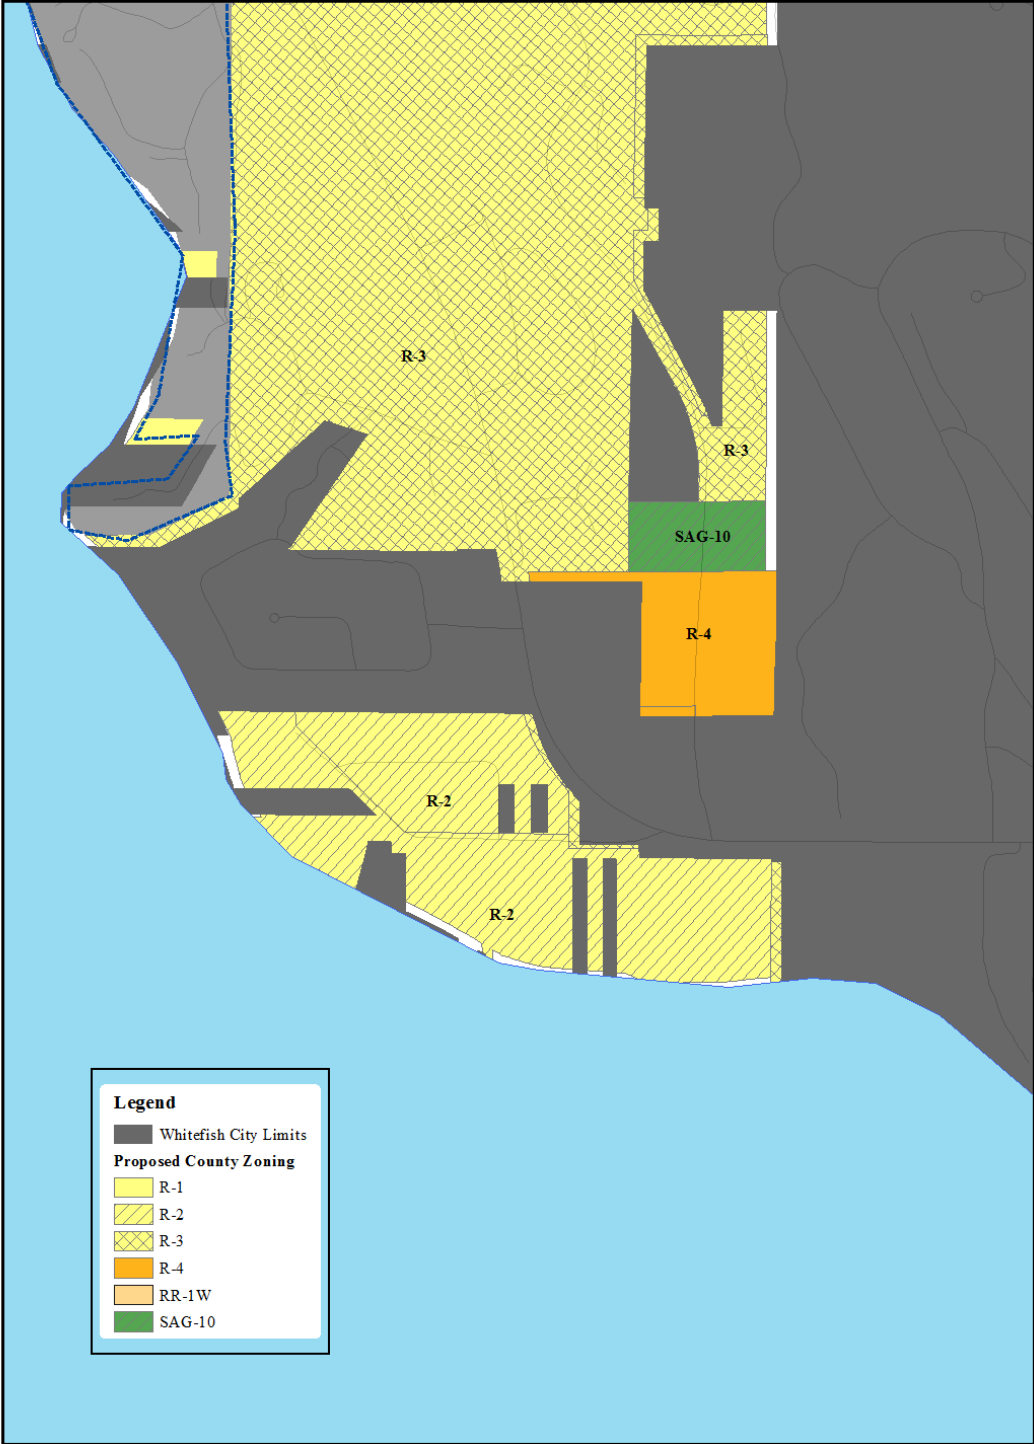

**DRAFT RURAL WHITEFISH ZONING DISTRICT (RWZD)
HOUSTON TRACTS OPTION NO. 2**

Legend

- Whitefish City Limits
- Proposed County Zoning**
- R-1
- R-2
- R-3
- R-4
- RR-1W
- SAG-10