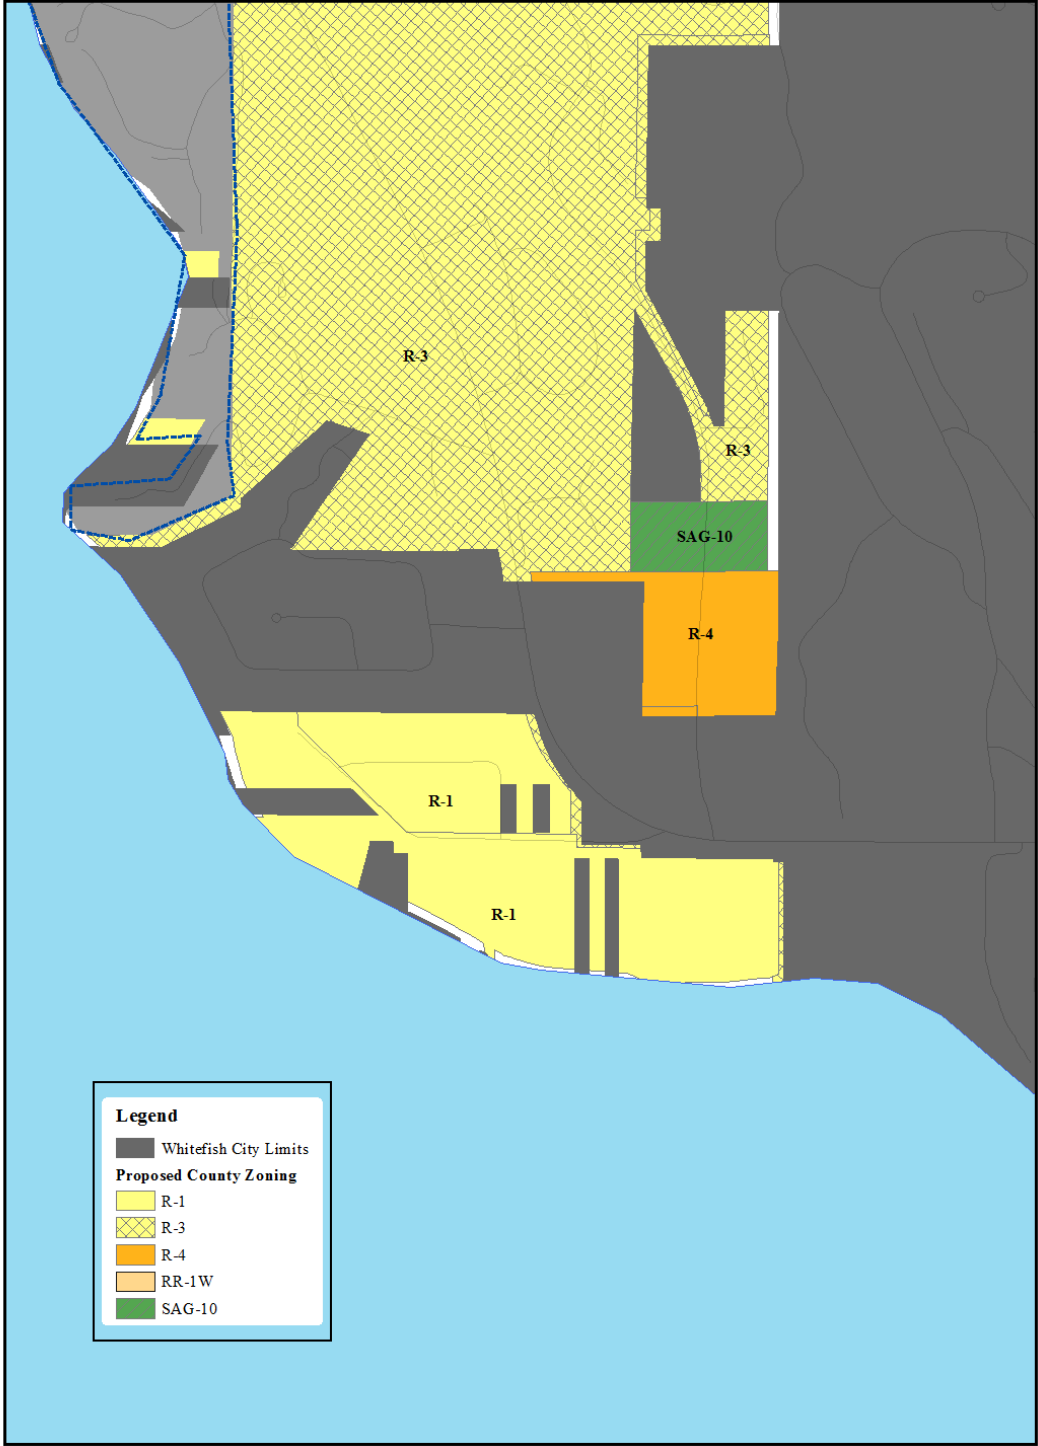

**DRAFT RURAL WHITEFISH ZONING DISTRICT (RWZD)
HOUSTON TRACTS OPTION NO. 3**

Legend

- Whitefish City Limits
- Proposed County Zoning**
- R-1
- R-3
- R-4
- RR-1W
- SAG-10