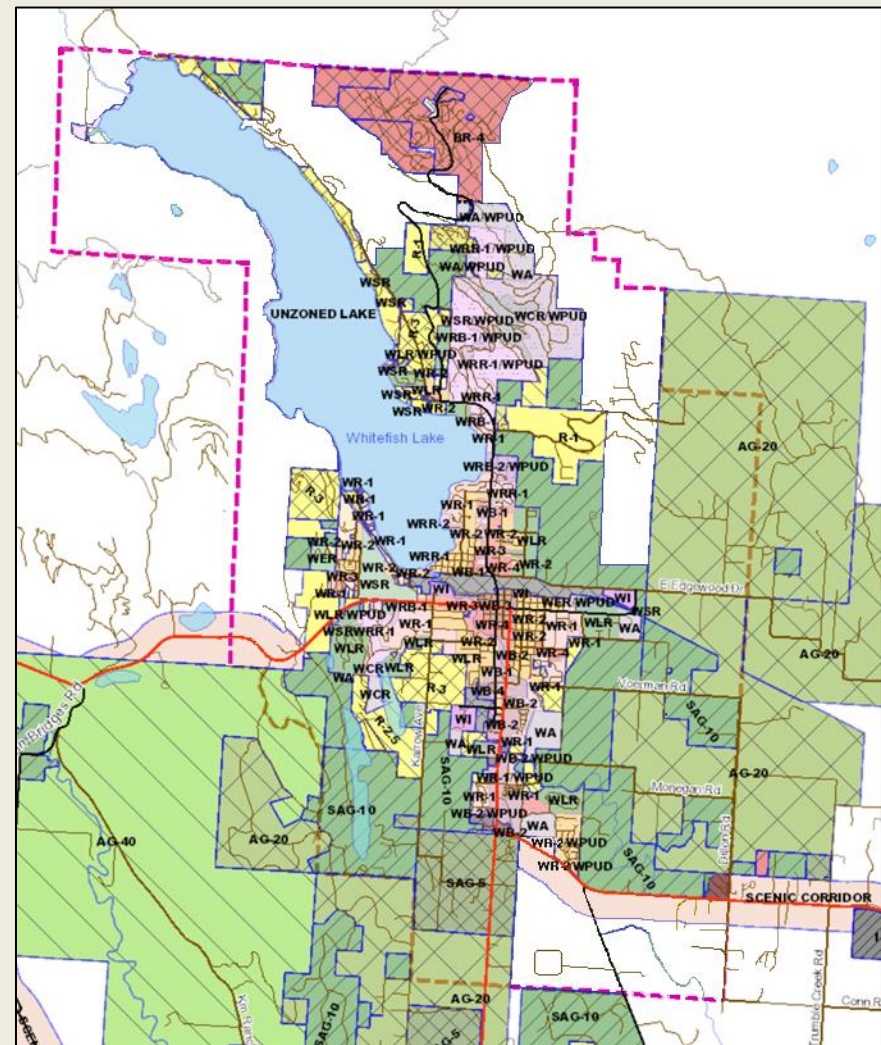

# Unzoned areas prior to 2005

Location	Acres
Southeast of Highway 40 and Highway 93 Intersection	~ 1,518
Highway 93 West	~ 139
East Side of Whitefish Lake	~ 2,132
West Side of Whitefish Lake	~ 2,024
Northeast Whitefish	~ 1,026
Total	~ 6,839

# Unzoned areas prior to 2005

Location	Acres
Southeast of Highway 40 and Highway 93 Intersection	~ 1,518
Highway 93 West	~ 139
East Side of Whitefish Lake	~ 2,132
West Side of Whitefish Lake	~ 2,024
Northeast Whitefish	~ 1,026
<b>Total</b>	<b>~ 6,839</b>